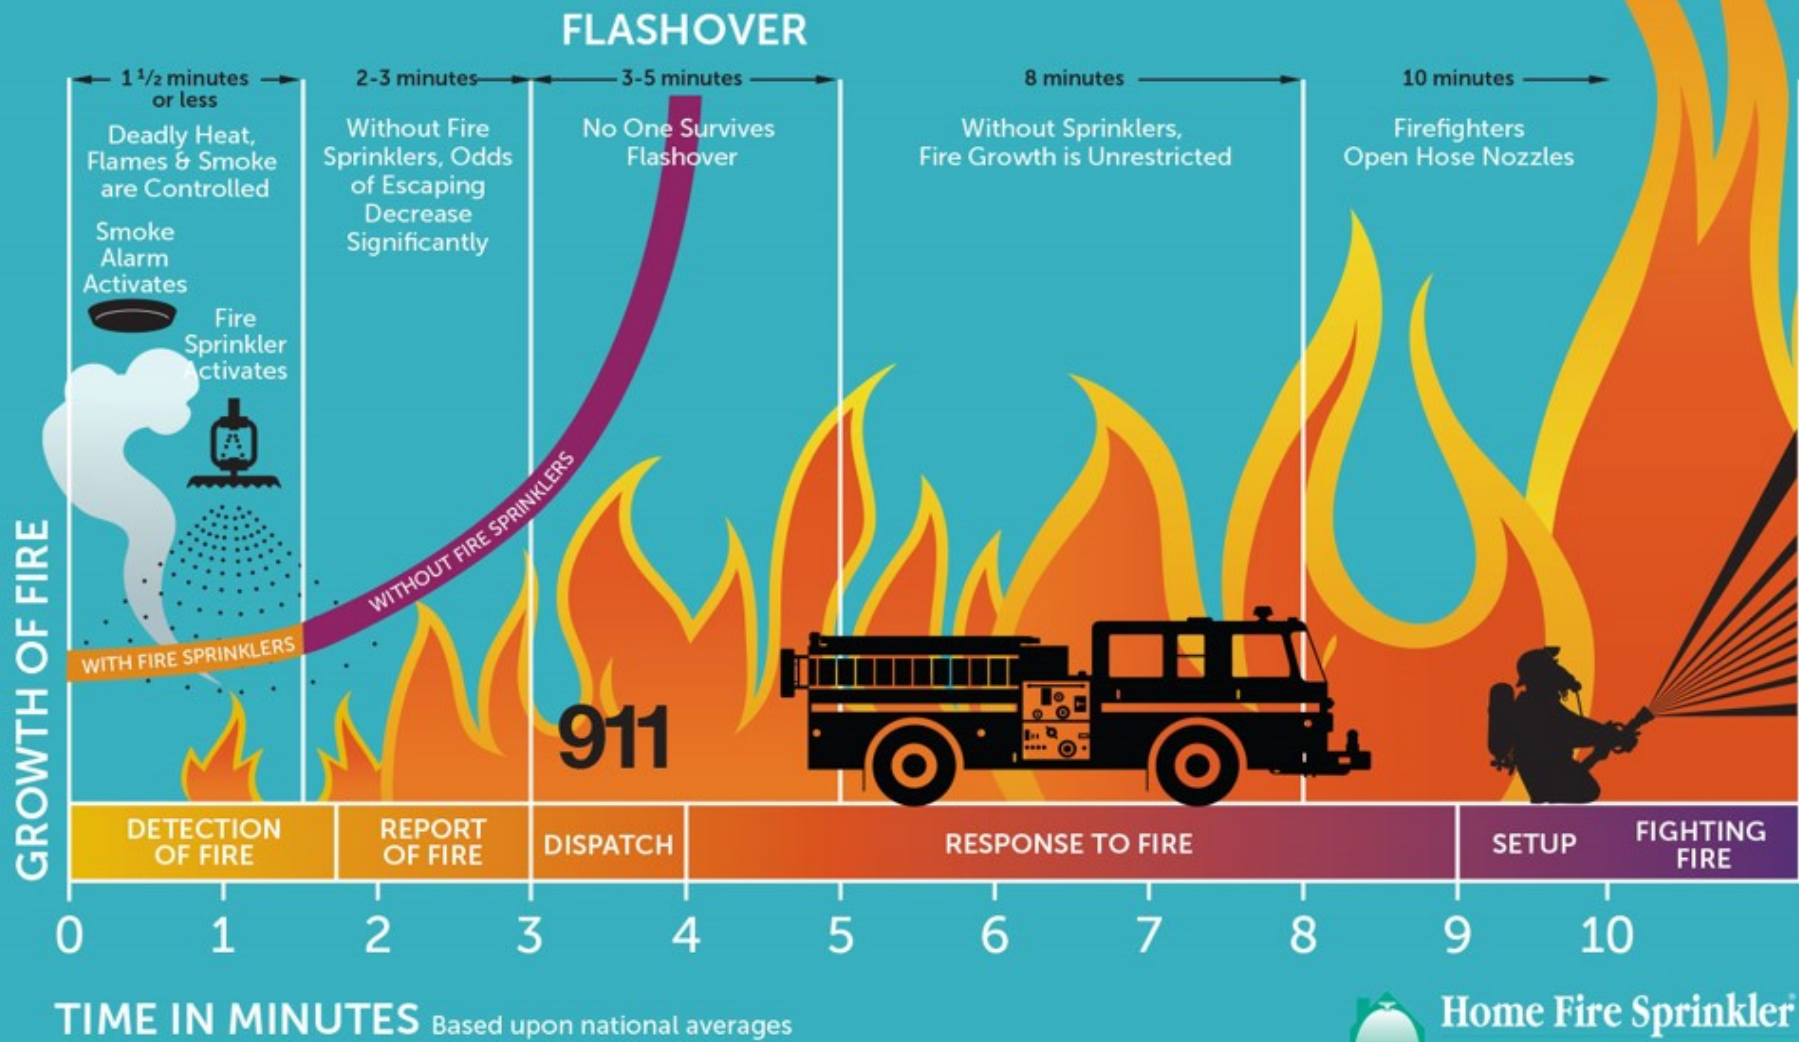

# HOME FIRE TIMELINE

TIME IN MINUTES Based upon national averages

# Characteristics of Modern Homes

Larger homes

Open Spaces

Increased fuel loads

Void spaces

Changing bldg. materials

- ✓ **Faster fire propagation**
- ✓ **Shorter time to flashover**
- ✓ **Rapid changes in fire dynamics**
- ✓ **Shorter escape times**
- ✓ **Shorter time to collapse**